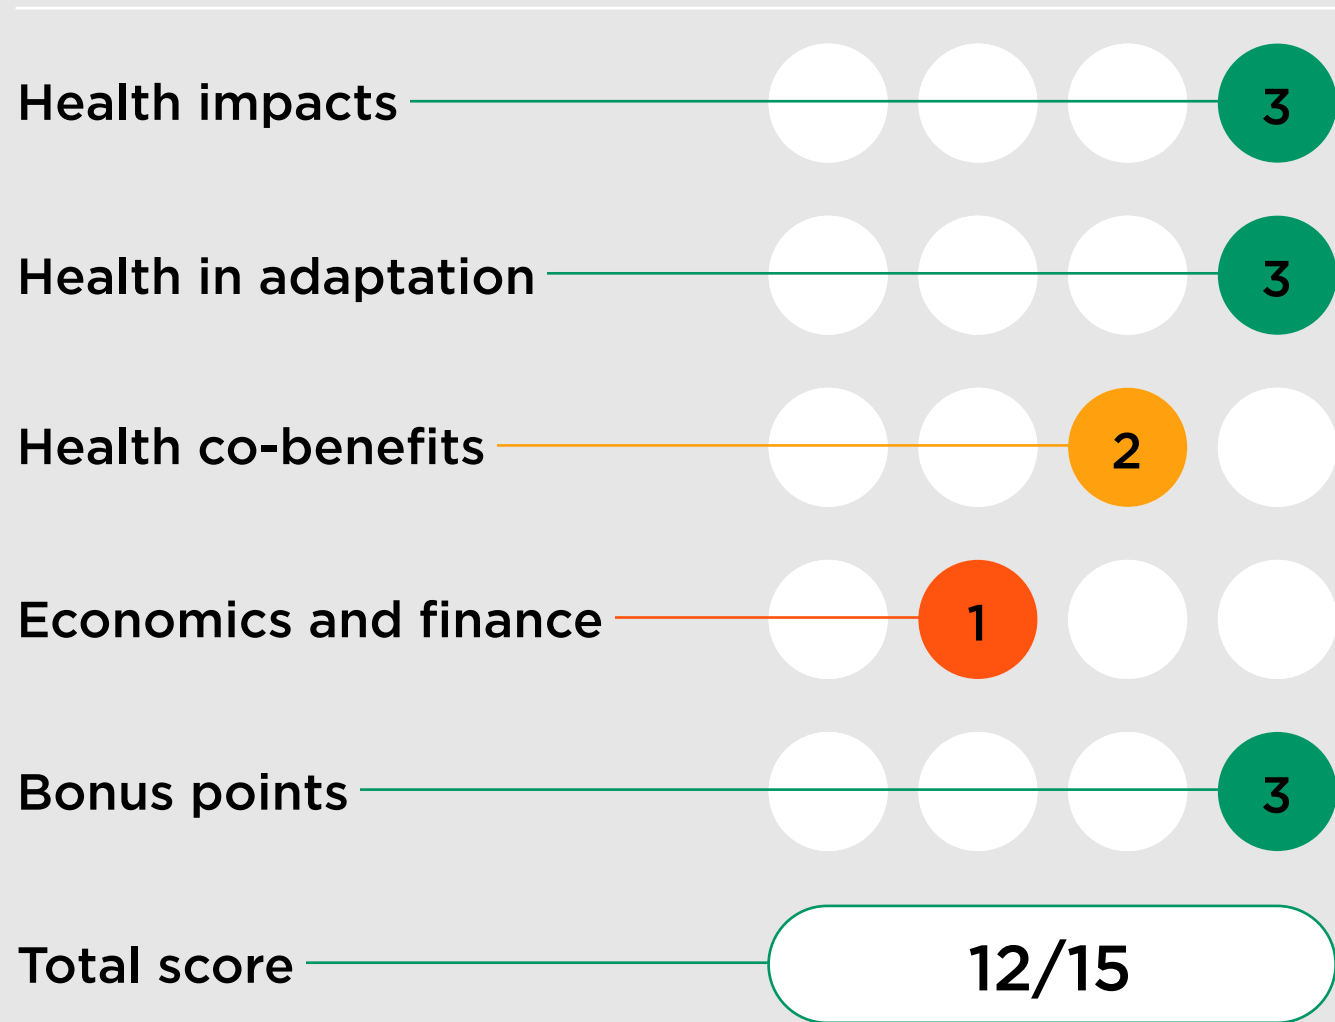

# Malawi

## Climate ambition

Source: Climate Action Tracker

### Catastrophic for human health

<2°C  
Paris Agreement compliant

<1.5°C  
Science aligned

No data