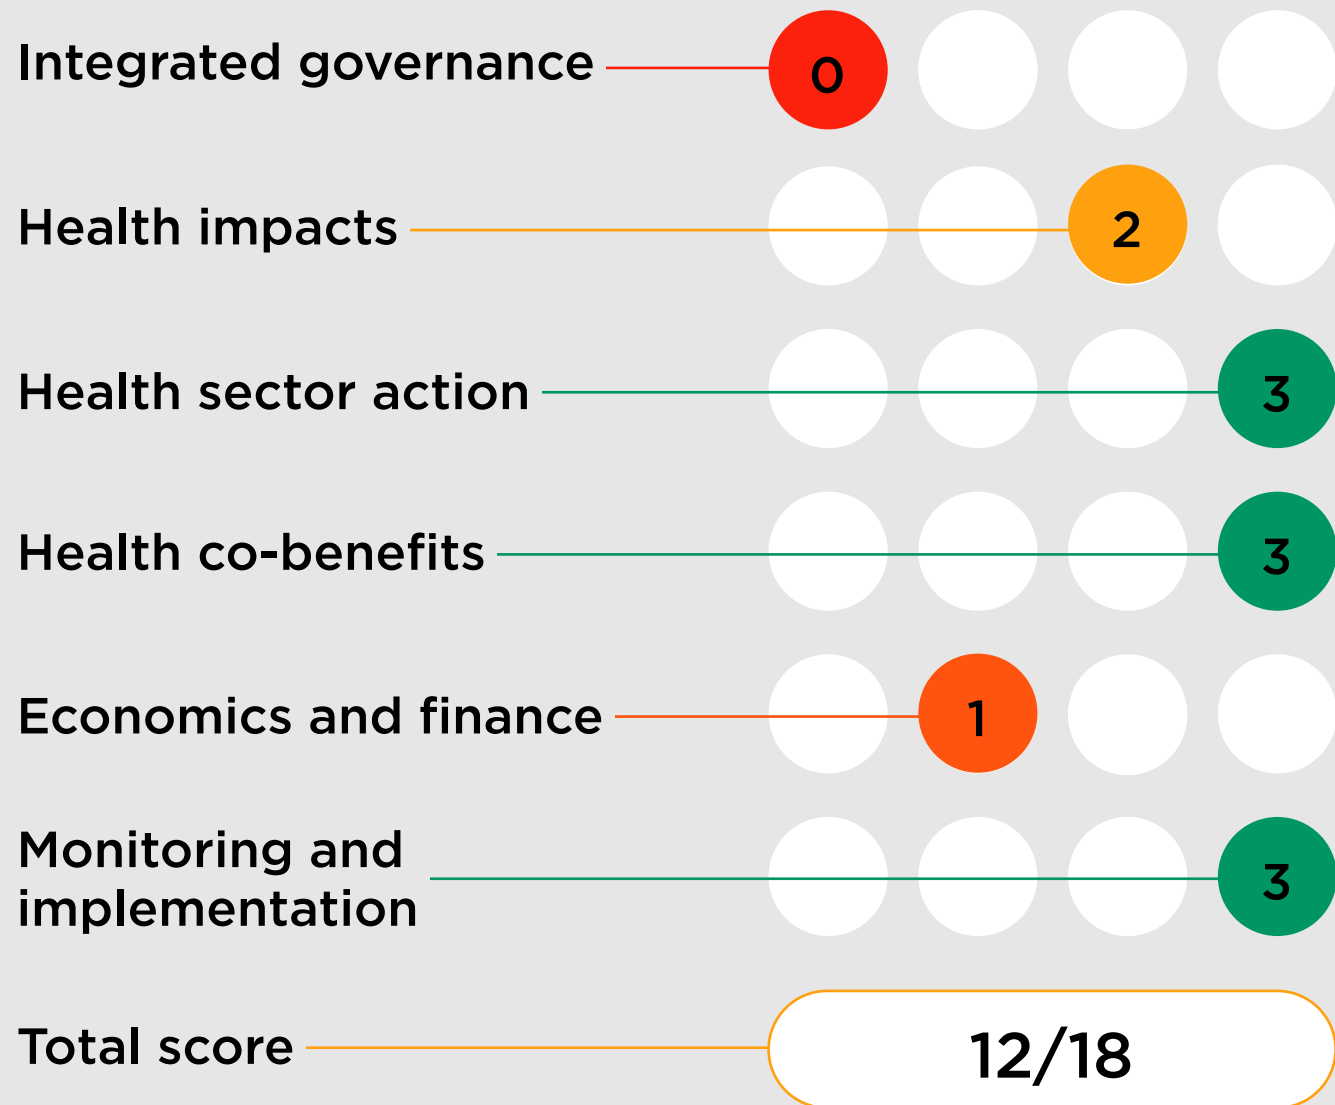

# Benin

## Climate ambition

Source: Climate Action Tracker

Catastrophic for human health

<2°C  
Paris Agreement compliant

<1.5°C  
Science aligned

No data