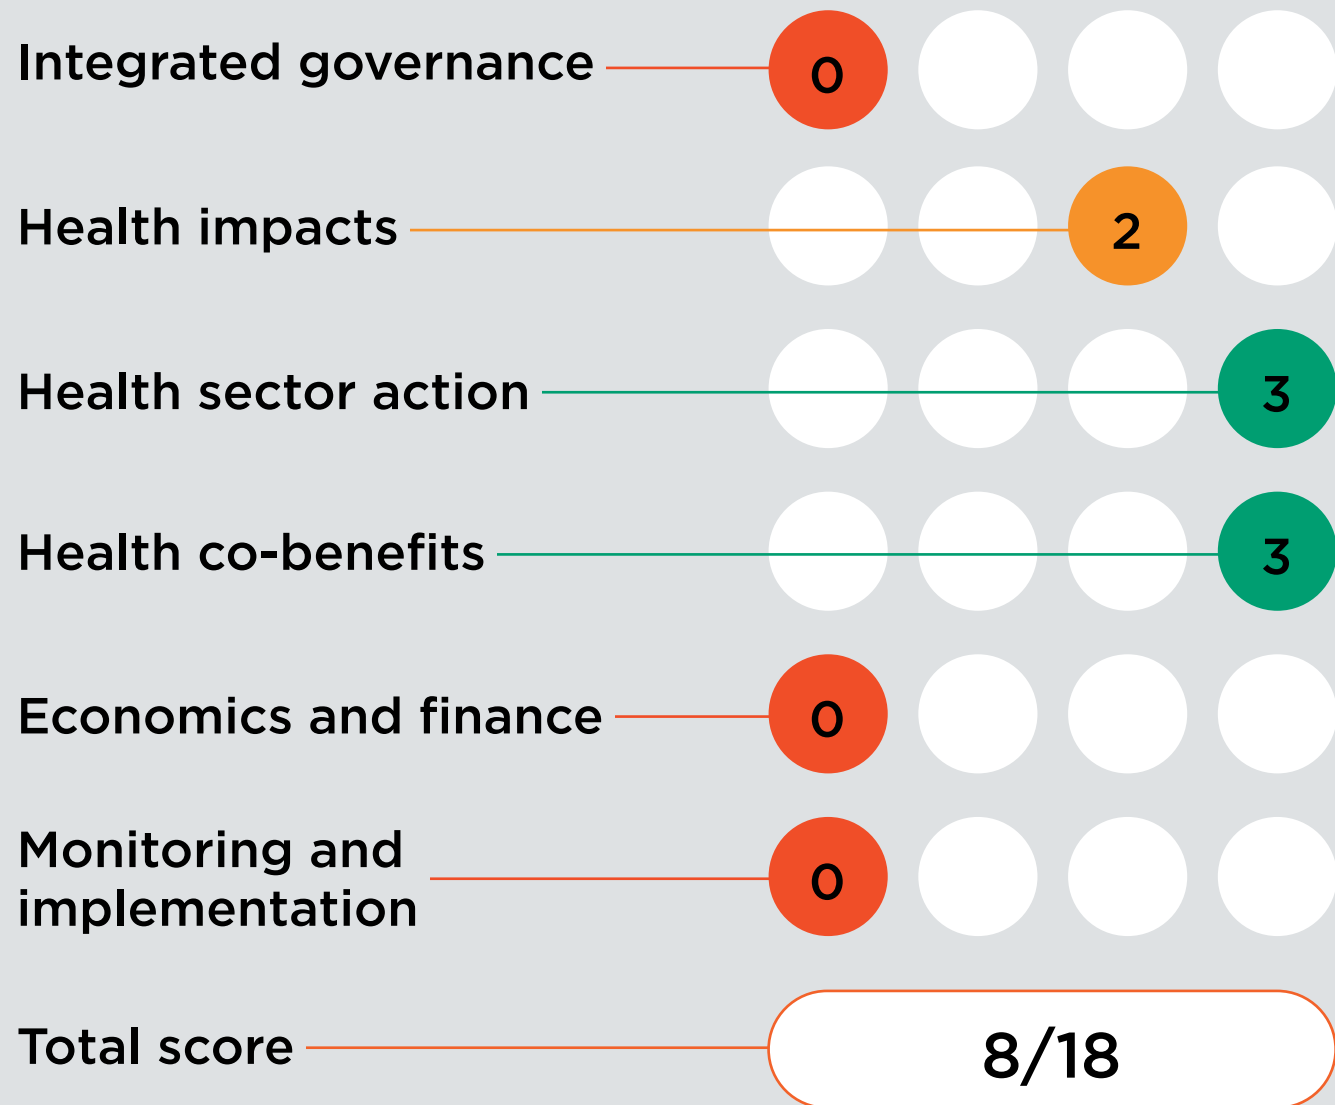

# Eswatini

## Climate ambition

Source: Climate Action Tracker

Catastrophic for human health

<2°C  
Paris Agreement compliant

<1.5°C  
Science aligned

No data

#healthyNDCs

Are national climate commitments enough to protect our health?