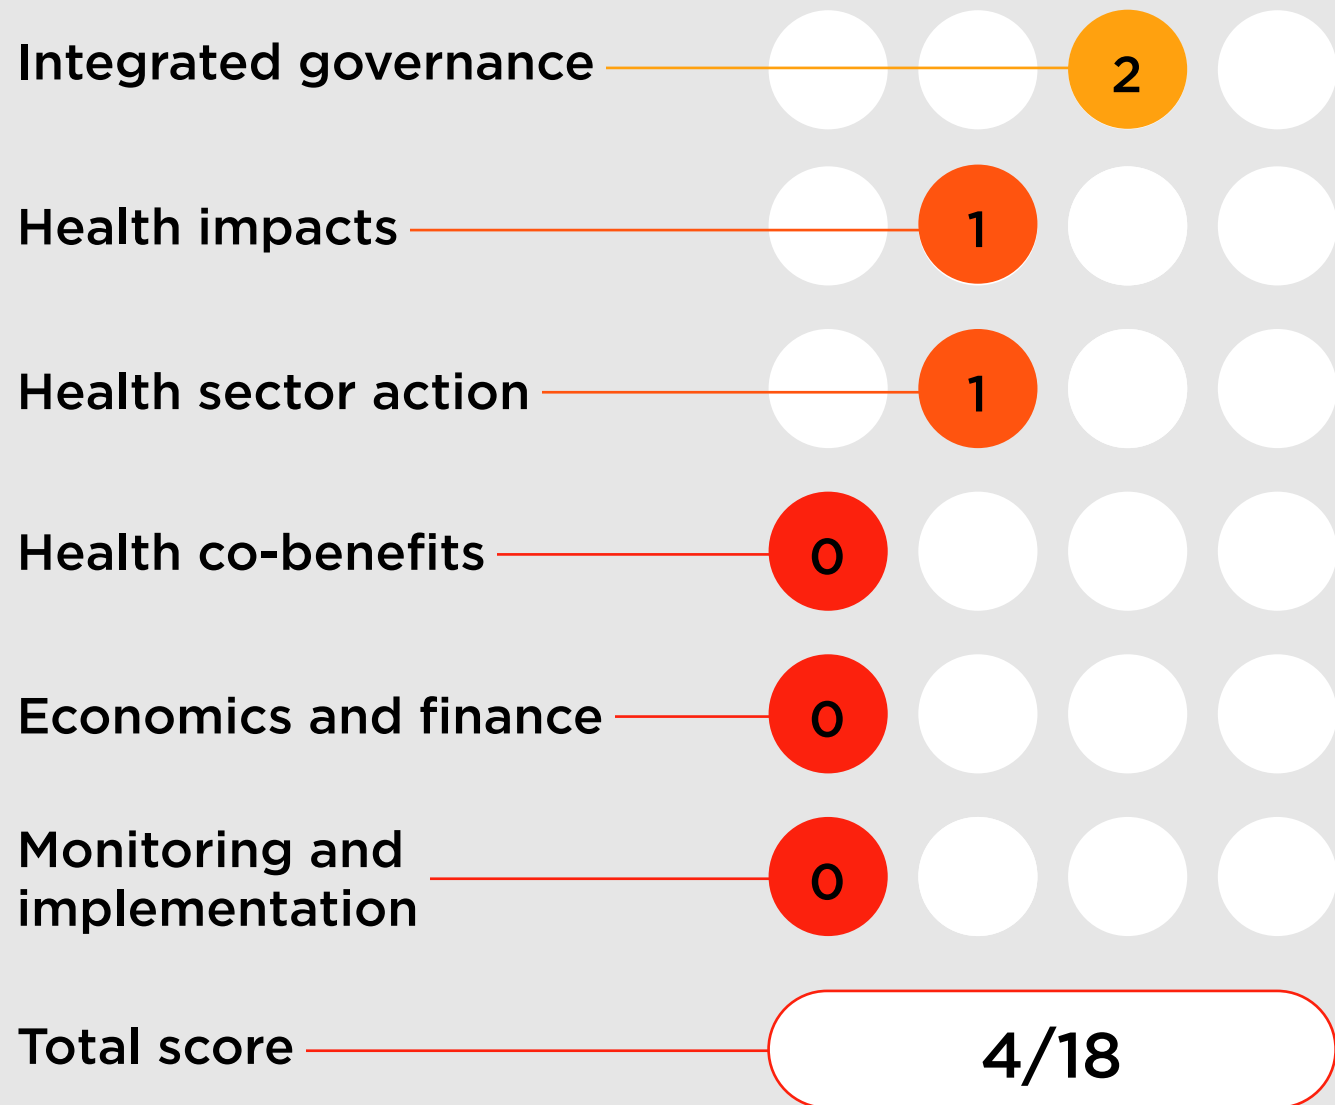

Indonesia

Climate ambition

Source: Climate Action Tracker

Catastrophic for human health

<2°C
Paris Agreement compliant

<1.5°C
Science aligned

#healthyNDCs

Are national climate commitments enough to protect our health?

Nationally determined contributions, published 23/9/2022

Full details: bit.ly/HealthyNDCs

THE GLOBAL
CLIMATE & HEALTH
ALLIANCE