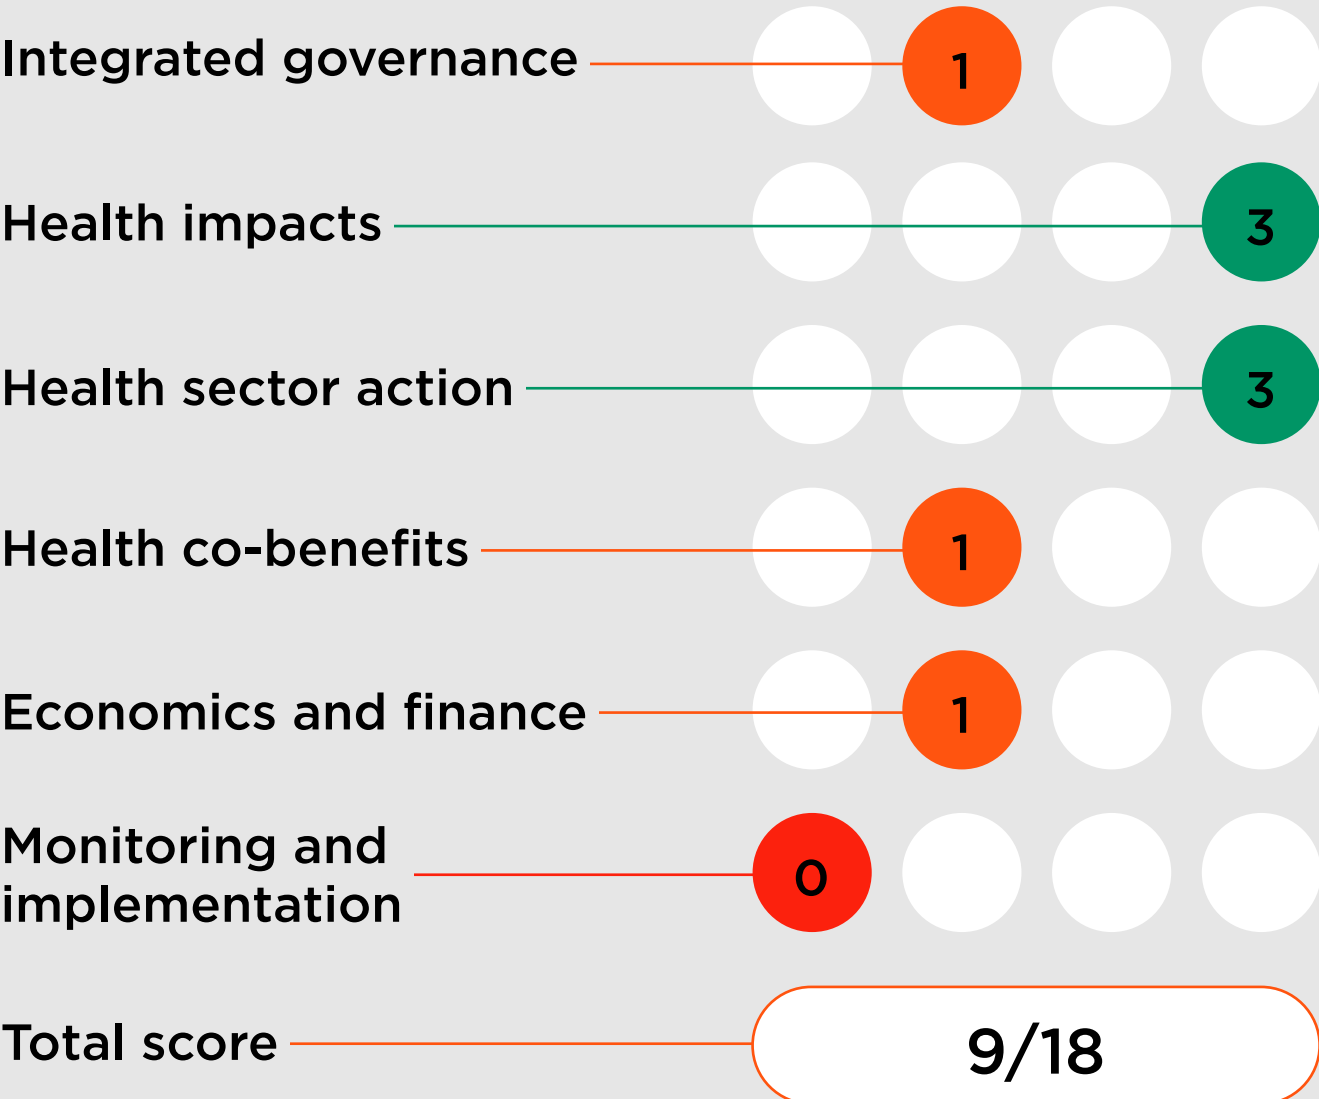

# Mozambique

## Climate ambition

Source: Climate Action Tracker

Catastrophic for human health

<2°C  
Paris Agreement compliant

<1.5°C  
Science aligned