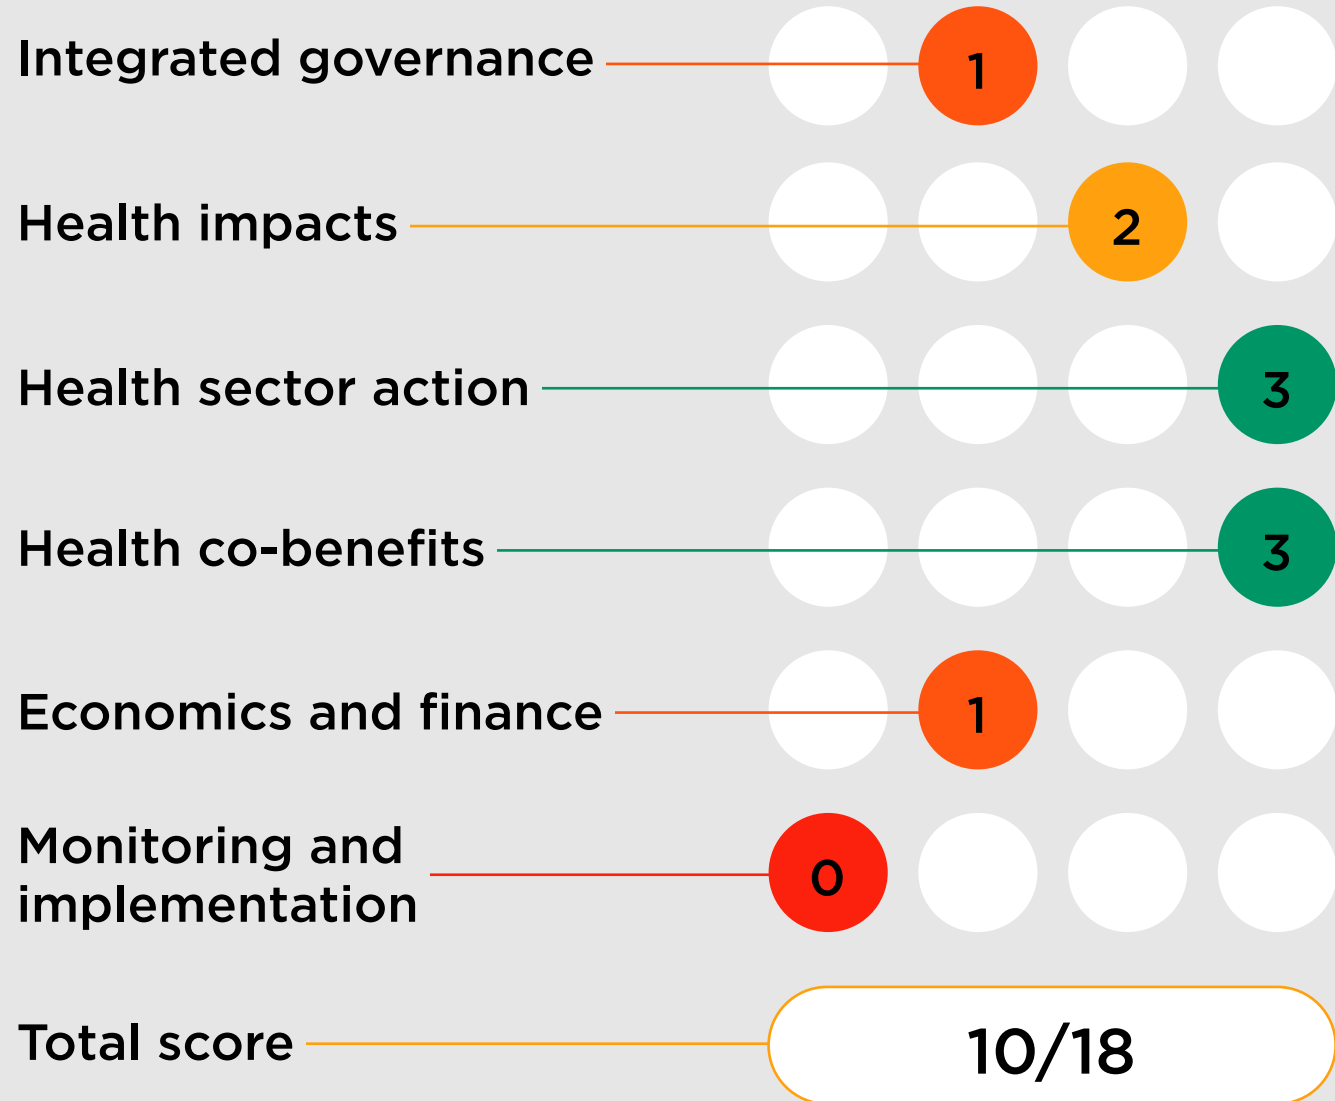

Nauru

Climate ambition

Source: Climate Action Tracker

Catastrophic for human health

<2°C
Paris Agreement compliant

<1.5°C
Science aligned

No data

#healthyNDCs